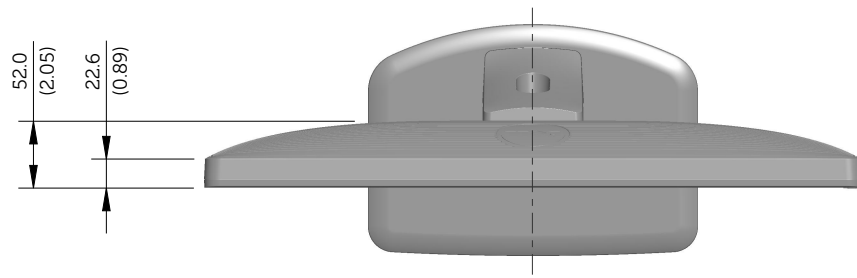

# E1913S Outline Dimensions

Norminal Dimensions  
Unit:mm(inch)

Back view of Monitor without stand

# E1913 Outline Dimensions

Nominal Dimensions  
Unit: mm (inch)

Back view of Monitor without stand

# E2213 Outline Dimensions

Nominal Dimensions  
Unit: mm (inch)

Back view of Monitor without stand