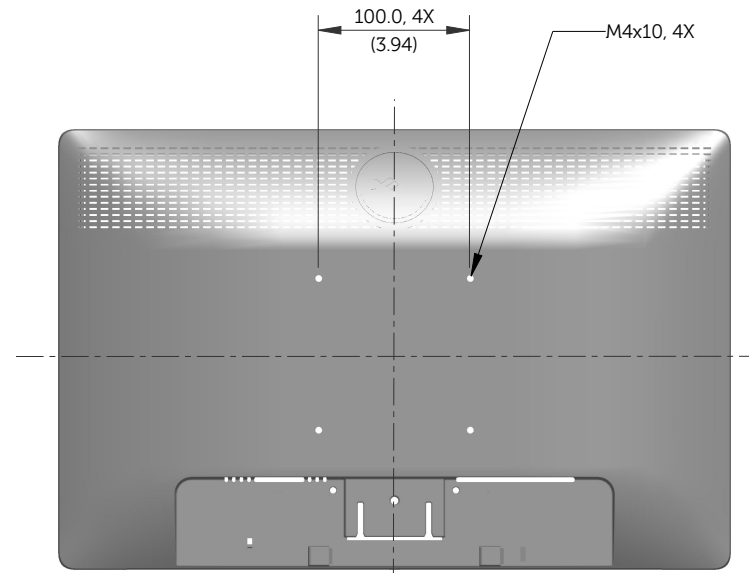

# E1913S Outline Dimensions

Norminal Dimensions  
Unit:mm(inch)

Back view of Monitor without stand

# E1913 Outline Dimensions

Nominal Dimensions  
Unit: mm (inch)

Back view of Monitor without stand

# E2213 Outline Dimensions

Nominal Dimensions  
Unit: mm (inch)

Back view of Monitor without stand