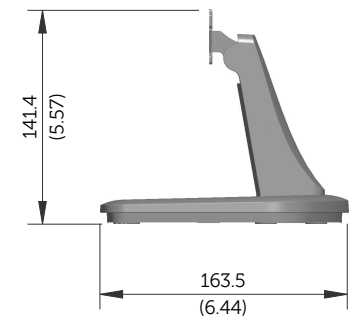

# E1913S Outline Dimensions

Norminal Dimensions  
Unit:mm(inch)

Back view of Monitor without stand

# E1913 Outline Dimensions

Nominal Dimensions  
Unit: mm (inch)

Back view of Monitor without stand

# E2213 Outline Dimensions

Nominal Dimensions  
Unit: mm (inch)

Back view of Monitor without stand