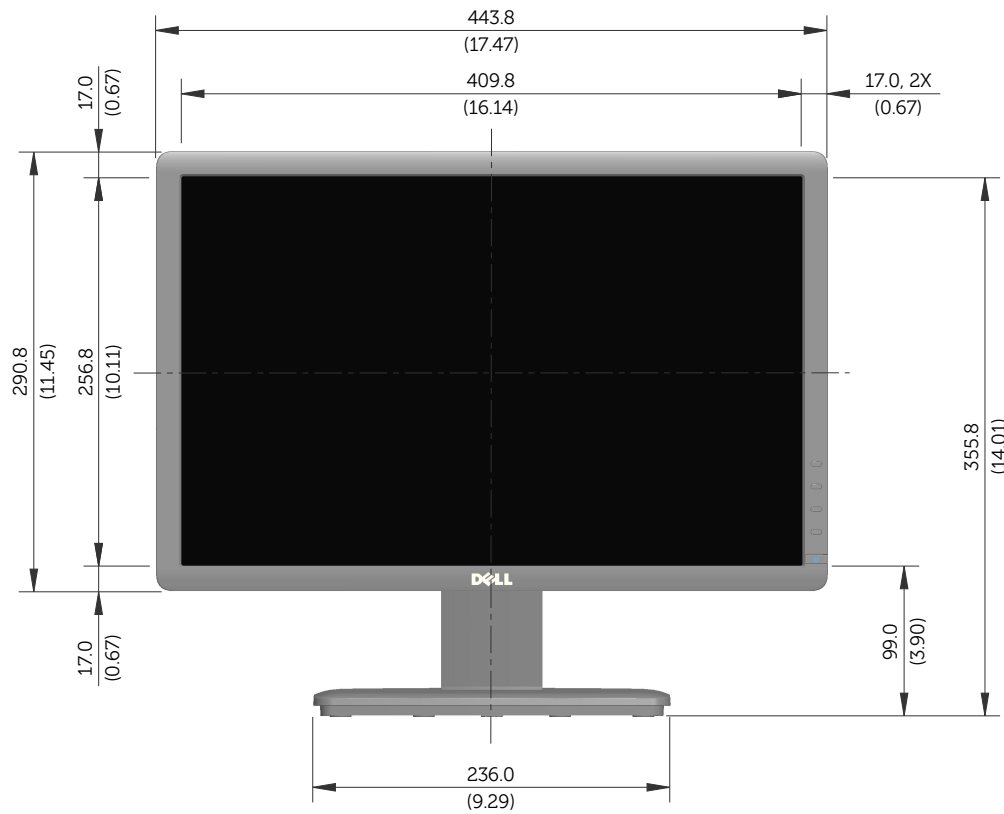

# E1913S Outline Dimensions

Norminal Dimensions  
Unit:mm(inch)

Back view of Monitor without stand

# E1913 Outline Dimensions

Nominal Dimensions  
Unit: mm (inch)

Back view of Monitor without stand

# E2213 Outline Dimensions

Nominal Dimensions  
Unit: mm (inch)

Back view of Monitor without stand